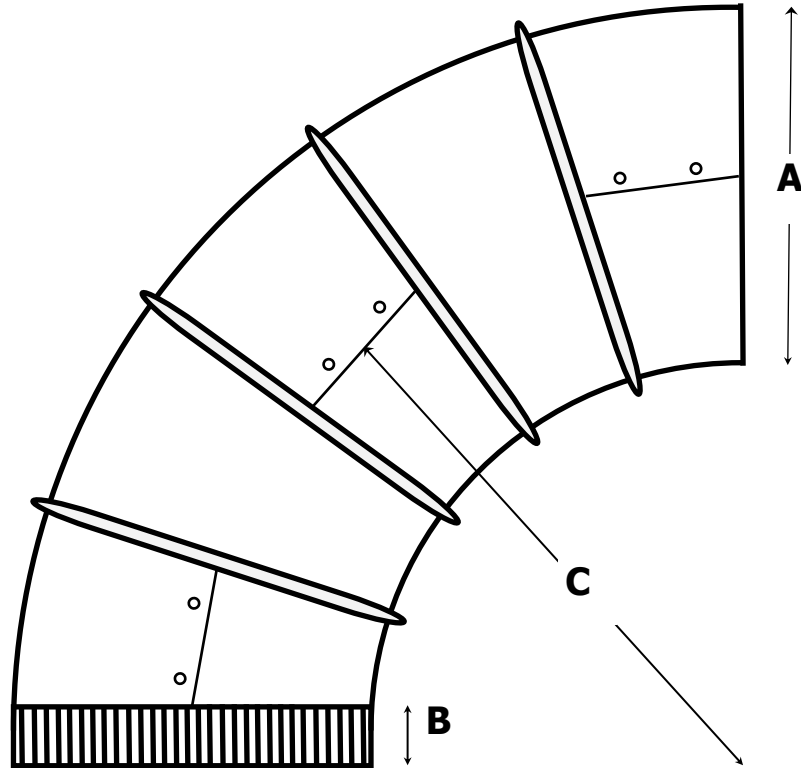

LONG RADIUS ADJUSTABLE ELBOWS—RX54

DIAM. (A)	COLLAR (B)	CENTER LENGTH (CL)
4	1.5"	6
5	1.5"	7.5
6	1.5"	9
8	1.5"	12
10	1.5"	15
12	1.5"	18
14	1.5"	21
16	1.5"	24
18	1.5"	27
20	1.5"	30

- Riveted Construction
- Five (5) piece design
- Adjustable
- Center Length = 1.5 X Diameter
- Crimped collar
- Superior airflow

Five (5) Piece Long Radius Adjustable Elbow: RX54xxyy

Where: XX = diameter 03-36
 YY = gauge 26, 24, 22

PROJECT: _____	COMPANY: _____	DATE : _____
LOCATION: _____	SUBMITTED BY: _____	