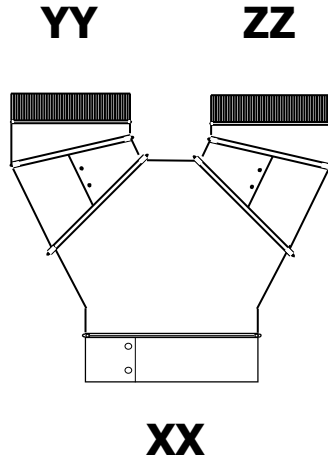

DOUBLE BRANCH ADJUSTABLE WYE RX83

XX	YY	ZZ	GA
4" - 24"	3" - 18"	3" - 18"	28, 26, 24

Galvanized Steel, G30/40 coating standard

Riveted construction.

All supply branches crimped and beaded for tight pipe or flex seal

Crimp on "XX" dimension optional

PART NUMBER DESIGNATIONS

RX83xxyyzz

XX = Air entry diameter

YY = Branch 1 diameter (crimped)

ZZ = Branch 2 diameter (crimped)

PROJECT: _____	COMPANY: _____	DATE : _____
LOCATION: _____	SUBMITTED BY: _____	